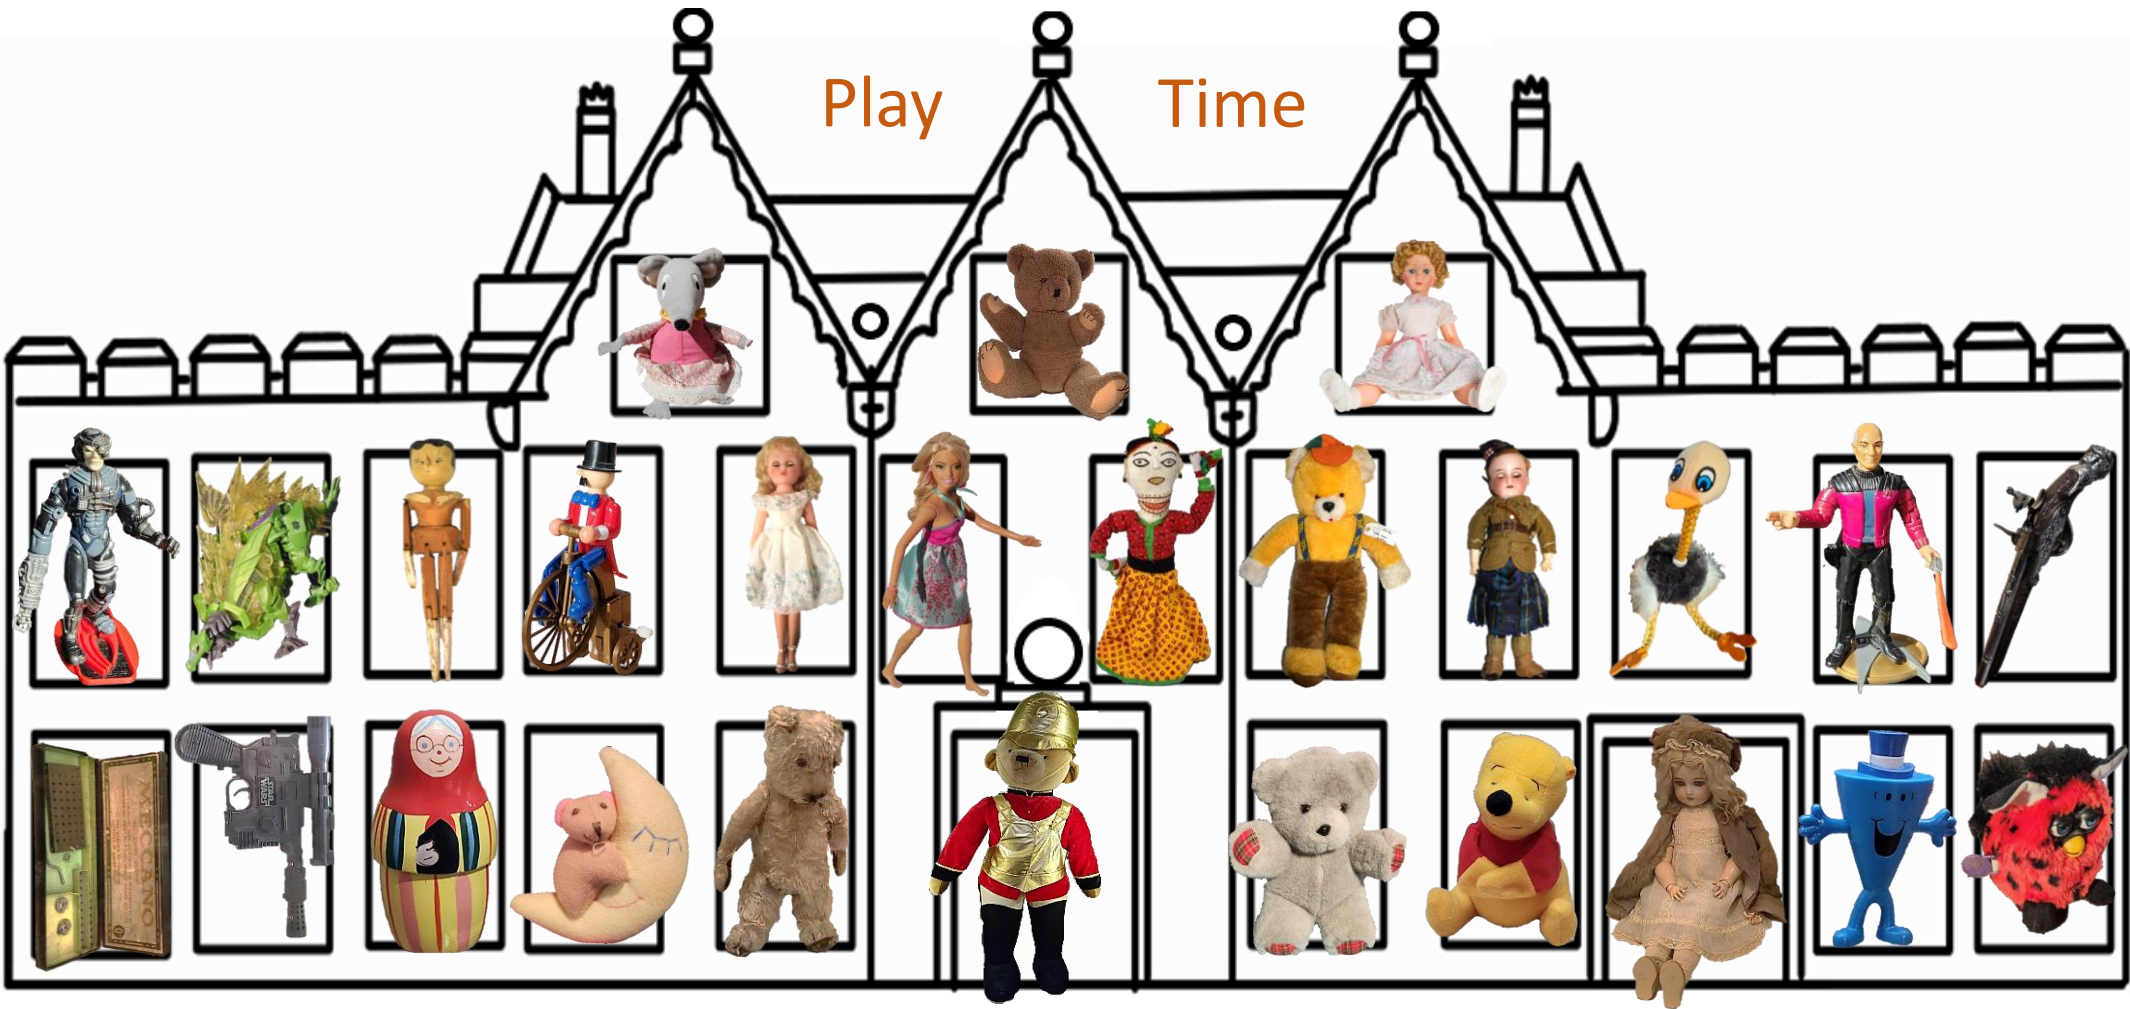

Play Time

Find the toys above inside the museum galleries, downstairs and upstairs and tick each window in the picture where each toy is as you discover them. Put how many you find in the sphere above the guard Teddy bear.